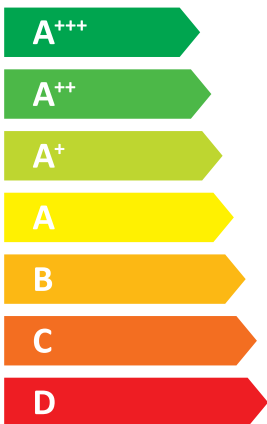

ENERG
енергия · ενεργεια

Invest Living

LVG2-8

55 °C

35 °C

- dB

48 dB

A bar chart showing energy consumption in kW. The left bar is dark blue with a value of 4. The right bar is light blue with a value of 4. Both bars have a small dark blue square above them and a small light blue square below them.

4 kW 4 kW

A map of Europe with various regions shaded in different shades of blue.